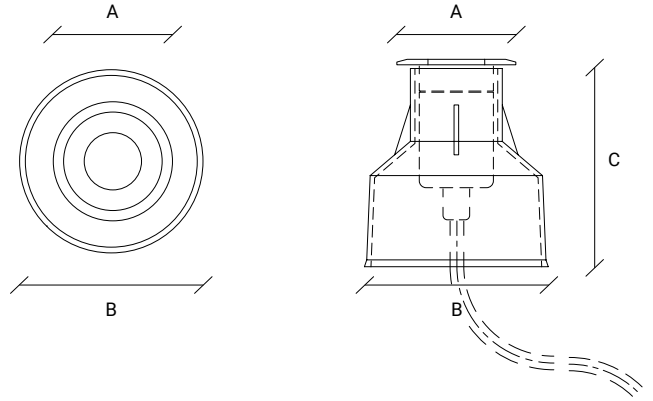

**OUTDOOR
FLOOR
OUTDOOR
SOL**

GEMINI R

GEMINI R

A (mm)	B (mm)	C (mm)	Lumens
∅ 52	∅ 80	87	90

EN:
Luminaire for floor or wall installation. Driver included.

FR:
Projecteur au sol ou mural. Driver inclus.

DIFFUSER / DIFFUSEUR
Clear Tempered Glass, IK9
Verre Trempé Transparent, IK9