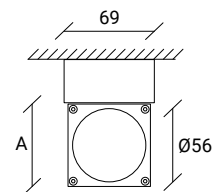

A (mm)	B (mm)	C (mm)
63	135	97

EN:
Wall light in aluminium with direct light emission.

FR:
Applique en aluminium avec lumière directe.

DIFFUSER / DIFFUSEUR

Clear Glass
Verre Transparent

FINISHES / FINITION

Brushed Aluminum
Aluminium Brossé

LIGHT BULB / LAMPE

GU10

OUTDOOR
WALL
OUTDOOR
MURALE