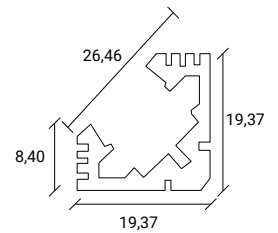

Corner Profile
Profilé de Coin

DIFFUSER / DIFFUSEUR

Clear / Frosted
Transparent / Mat

LED MODULE / MODULE LED

For LED Strip
Pour Ruban LED

FINISHES / FINITION

Aluminium

ACCESSORIES / ACCESSOIRES

Torsion springs, End-caps.
Clips de fixation, embout avec trou, embout sans trou