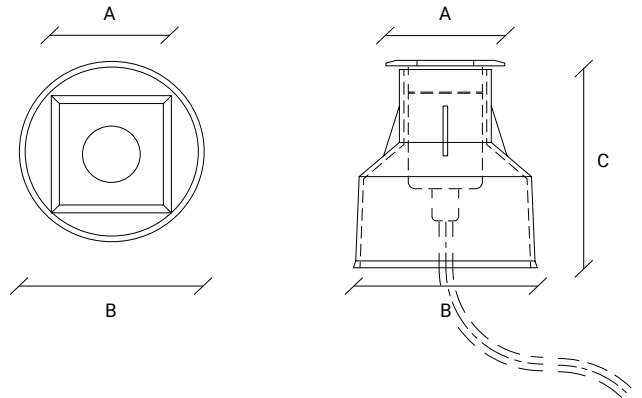

DIFFUSER / DIFFUSEUR
Clear Tempered Glass, IK9
Verre Trempé Transparent, IK9

FINISHES / FINITION
Stainless Steel 304
Acier Inoxydable 304

LED MODULE / MODULE LED
LED Module / Module LED 3000K