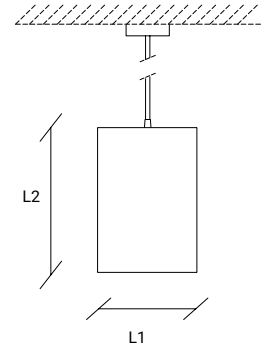

DIFFUSER / DIFFUSEUR

Clear Acrylic
Acrylique Transparent

FINISHES / FINITION

RAL 9003 White*
Blanc*   **RAL 9005** Black*
Noir*

LED MODULE / MODULE LED

COB LED / LED COB 3000K / 4000K

Other RAL colours available. / Autres couleurs RAL disponibles.
*Textured Matte / *Mate Texturé

ACCESSORIES / ACCESSOIRES

Surface Fixing Base - 1,20m Suspension Cable (Option 1)
Base de Fixation Simple Surface - Câble de Suspension avec 1,20m (Option 1)
Recessed Fixing Base - 1,20m Suspension Cable (Option 2)
Base de Fixation Encastré - Câble de Suspension avec 1,20m (Option 2)