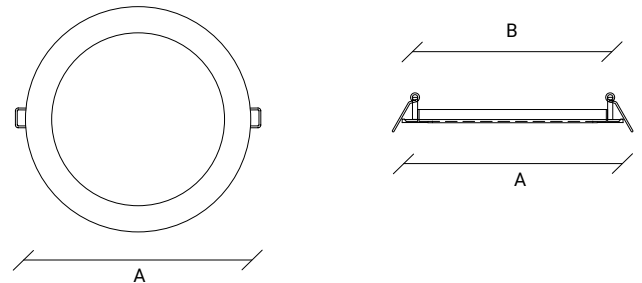

EN:
Recessed downlight with a slim design and a visible trim.

FR:
Downlight au design ultra-fin, montage encastré, avec volet.

LUPO R WHITE / BLANC