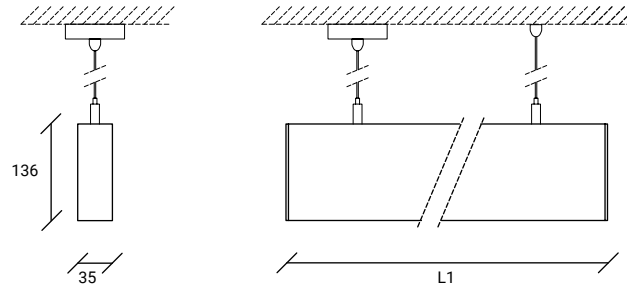

TECHNICAL FEATURES | CARACTÉRISTIQUES TECHNIQUES

STANDARD DIMENSIONS | MESURES DISPONIBLES

LED		
L1* (mm)	W	Lumens
1000	-	-
2000	-	-
3000	-	-

Other dimensions upon request. / Autres dimensions sur demande.

*Indicative measurements. May vary depending on customization. /

* Mesures indicatives uniquement. Varie selon la personnalisation.