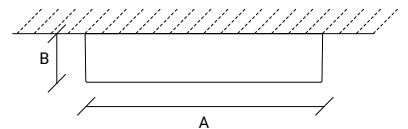

DIFFUSER / DIFFUSEUR

PMMA

FINISHES / FINITION

White Matte
Blanc Mat

LED MODULE / MODULE LED

LED Module / Module LED 3000K / 4000K