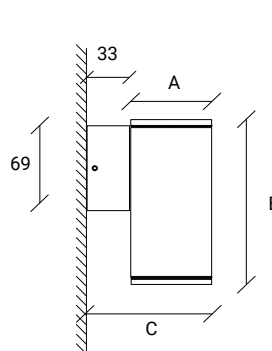

A (mm)	B (mm)	C (mm)
63	135	97

EN:
Wall light in aluminium with direct light emission.

FR:
Applique en aluminium avec lumière directe.

DIFFUSER / DIFFUSEUR

Clear Glass
Verre Transparent

FINISHES / FINITION

Brushed Aluminum
Aluminium Brossé

LIGHT BULB / LAMPE

GU10

OUTDOOR
WALL
OUTDOOR
MURALE