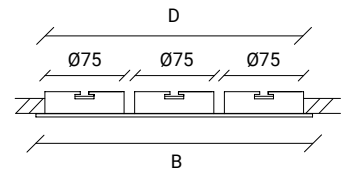

PRIMUS TRIO

A (mm)	B (mm)	C (mm)	D (mm)
93	262	23	245

DIFFUSER / DIFFUSEUR

Orientable
Réglable

FINISHES / FINITION

Brushed Aluminum
Aluminium Brossé

LIGHT BULB / LAMPE

GU10