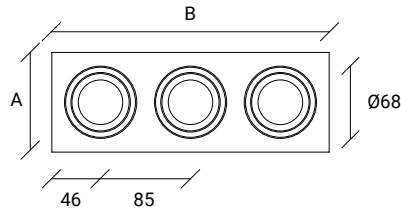

PRIMUS TRIO

A (mm)	B (mm)	C (mm)	D (mm)
93	262	23	245

DIFFUSER / DIFFUSEUR

Orientable
Réglable

FINISHES / FINITION

Brushed Aluminum
Aluminium Brossé

LIGHT BULB / LAMPE

GU10