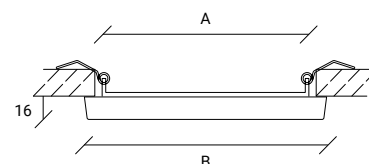

FR:

Downlight de la nouvelle génération, au design moderne et innovant. Assemblage semi-encastré et sans rebord de finition.