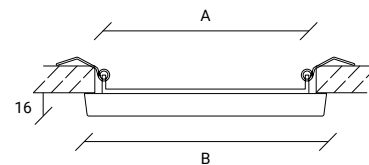

FR:

Downlight de la nouvelle génération, au design moderne et innovant. Assemblage semi-encastré et sans rebord de finition.

DIFFUSER / DIFFUSEUR

PMMA

FINISHES / FINITION

○ White Matte
○ Blanc Mat

LED MODULE / MODULE LED

LED Module / Module LED 3000K / 4000K / 6000K