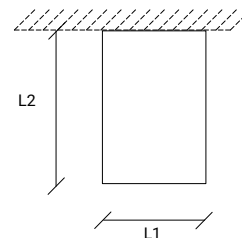

DIFFUSER / DIFFUSEUR

Clear Acrylic
Acrylique Transparent

FINISHES / FINITION

RAL 9003 White*
Blanc*
RAL 9005 Black*
Noir*

LED MODULE / MODULE LED

COB LED / LED COB 3000K / 4000K

Other RAL colours available. / Autres couleurs RAL disponibles.
*Textured Matte / *Mate Texturé