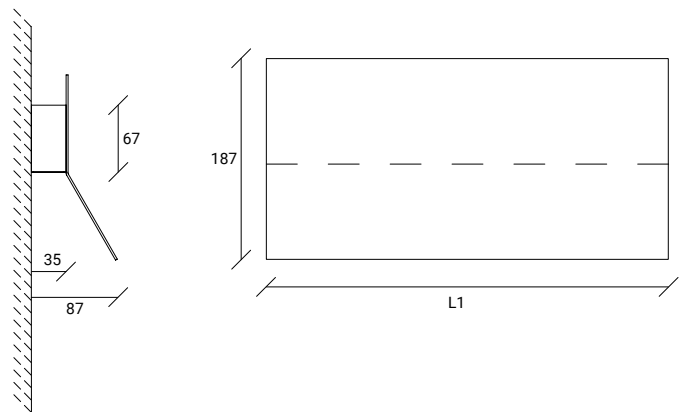

STANDARD DIMENSIONS | MESURES DISPONIBLES

LED		
L1 (mm)	W	Lumens
612	18	2446
752	20	2700
892	23	3300
1032	28	3900
1172	30	4300
1312	35	4900
1452	37	5500
1592	42	6100
1732	45	6500
1872	48	7100
2012	51	7600

Other dimensions upon request. / Autres dimensions sur demande.
RG1 Standard. RG0 upon request. / RG1 Standard. RG0 sur demande.
Microprismatic Diffuser UGR<19. / Diffuseur Microprismatique UGR <19.