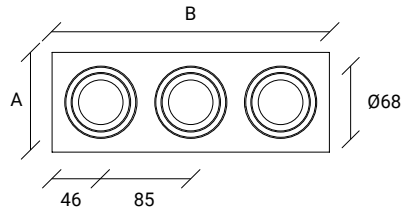

DIFFUSER / DIFFUSEUR

Orientable
Réglable

FINISHES / FINITION

RAL 9005 Matt Black
Noir Mat

LIGHT BULB / LAMPE

GU10