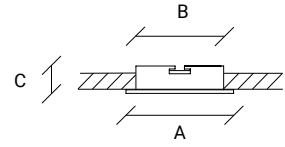

DIFFUSER / DIFFUSEUR

Orientable
Réglable

FINISHES / FINITION

RAL 9005 Matt Black
Noir Mat

LIGHT BULB / LAMPE

GU10