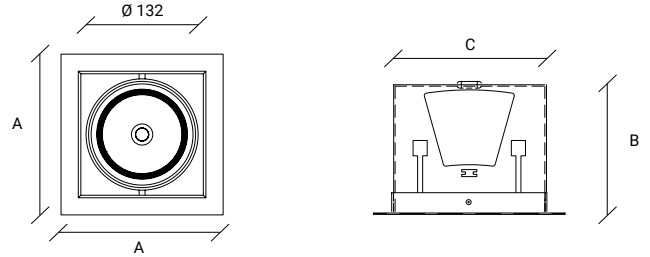

MODULAR I

EN:
Recessed square downlight, with adjustable interior.

FR:
Luminaire carré à encastrer avec intérieur réglable.

MODULAR I

A (mm)	B (mm)	C (mm)
190 x 190	126	150

FINISHES / FINITION

- Gray
- Gris

LIGHT BULB / LAMPE

AR111 LED

Other RAL colours available. / Autres couleurs RAL disponibles.