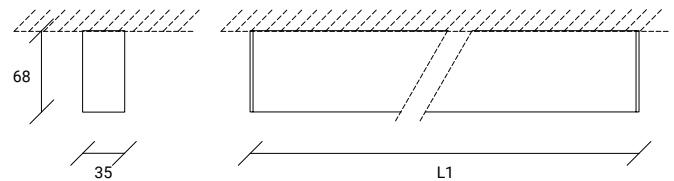

REFLECTIVE LENS / LENTILLE RÉFLÉCHISSANTE

FINISHES / FINITION

Other RAL colours available. / Autres couleurs RAL disponibles.

*Textured Matte / *Mate Texturé

LED MODULE / MODULE LED

LED Module / Module LED 2700K / 3000K / 4000K

OPTIONS

Dimmable 1-10V / DALI Control
Régulation 1-10V / Contrôle DALI