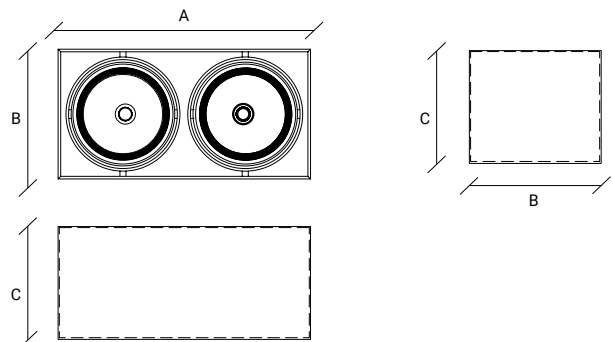

A (mm)	B (mm)	C (mm)
290	150	129

EN:

Surface mounted rectangular luminaire, with independently adjustable interior.

FR:

Luminaire surface. Avec lunette rectangulaire ajustable.