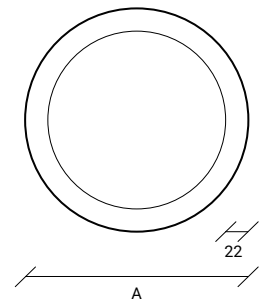

FR:

Downlight surface, idéal pour les emplacements sans faux plafond.

BERNA R WHITE / BLANC

Ø A (mm)	B (mm)	W	Lumens
Ø120	40	6	480
Ø170	40	12	1200
Ø225	40	18	1590
Ø300	40	24	2400

DIFFUSER / DIFFUSEUR

PMMA

LED MODULE / MODULE LED

LED Module / Module LED 3000K / 4000K / 6000K

FINISHES / FINITION

- ☐ White
- ☐ Blanc

OPTIONS

Dimmable 1-10V
Régulation 1-10V