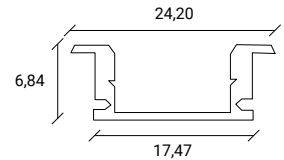

Low Recessed Profile
Profilé Encastré Bas

DIFFUSER / DIFFUSEUR

Clear / Frosted
Transparent / Mat

LED MODULE / MODULE LED

For LED Strip
Pour Ruban LED

FINISHES / FINITION

Aluminium

ACCESSORIES / ACCESSOIRES

Torsion springs, End-caps.
Clips de fixation, embout avec trou, embout sans trou