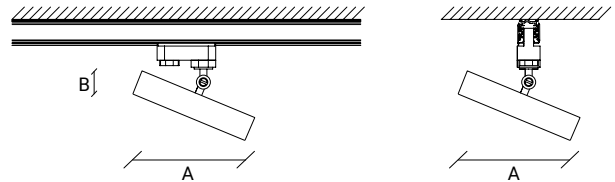

DIFFUSER / DIFFUSEUR
PMMA

LED MODULE / MODULE LED
LED Module / Module LED 3000K / 4000K

FINISHES / FINITION

RAL 9003 White Matte
Blanc Mat