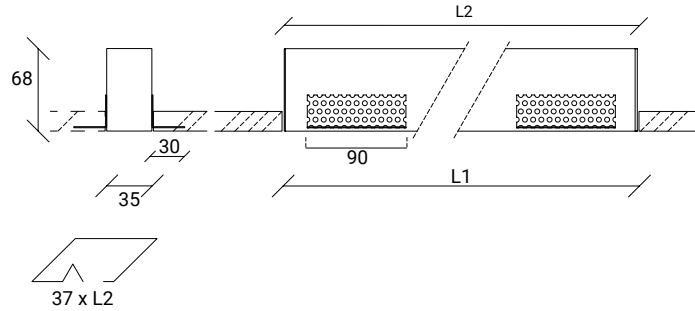

TECHNICAL FEATURES | CARACTÉRISTIQUES TECHNIQUES

Reflective Lens / Lentille Réfléchissante

STANDARD DIMENSIONS | MESURES DISPONIBLES

LED

L1 (mm)	L2 (mm)	W	Lumens
536	538	19	2700
802	804	28	4050
1068	1070	38	5400
1334	1336	47	6750
1600	1602	57	8100
1866	1868	67	9450
2132	2134	76	10800
2398	2400	86	12150
2664	2666	95	13500

Other dimensions upon request. / Autres dimensions sur demande.

Reflective Lens UGR <16. / Lentille réfléchissante UGR <16.

REFLECTIVE LENS / LENTILLE RÉFLÉCHISSANTE

LED MODULE / MODULE LED

LED Module / Module LED 2700K / 3000K / 4000K / 5000K

FINISHES / FINITION

Other RAL colours available. / Autres couleurs RAL disponibles.

*Textured Matte / *Mate Texturé

OPTIONS

Dimmable 1-10V / DALI Control
Régulation 1-10V / Contrôle DALI