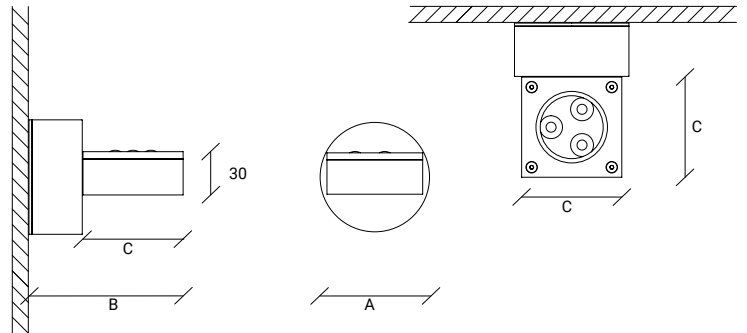

EN:
Rotating wall light.

FR:
Applique murale rotative.

LAUS

A (mm)	B (mm)	C (mm)
Ø80	107	70

DIFFUSER / DIFFUSEUR

Clear Tempered Glass
Verre Trempé Clair

FINISHES / FINITION

Brushed Steel
Acier Brossé

LIGHT BULB / LAMPE

3x LED 1W - 6000K

**OUTDOOR
WALL**
**OUTDOOR
MURALE**