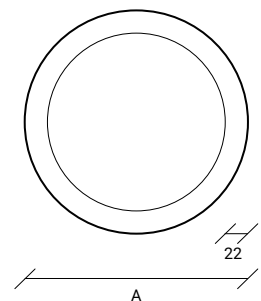

EN:
Surface mounted round downlight, with brushed steel finish, ideal for installation where there is no false ceiling.

FR:
Downlight surface avec finition en acier brossé. Idéal pour les endroits sans faux plafond.