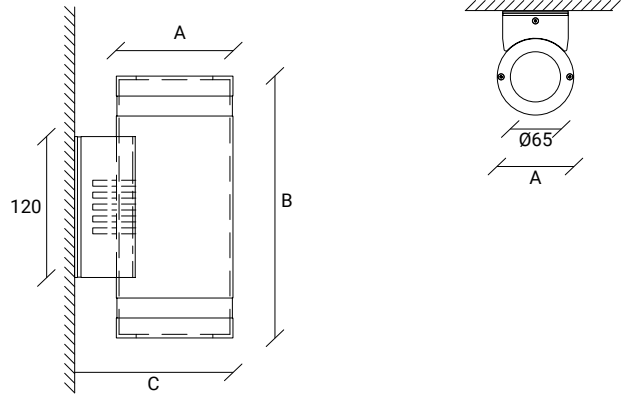

A (mm)	B (mm)	C (mm)
Ø 99	220	135

EN:
Wall light in aluminium with direct and indirect light emission.

FR:
Applique en aluminium avec lumière directe et indirecte.