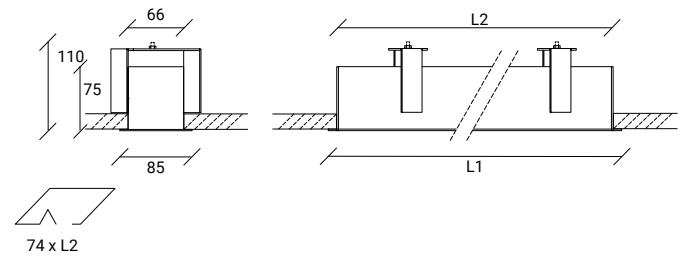

BIM

BIM file available. / Fichier BIM disponible.

OPTIONS

Dimmable 1-10V / DALI Control / Emergency Kit (1h or 3h autonomy)
Régulation 1-10V / Contrôle DALI / Kit d'urgence (1h ou 3h d'autonomie)

LED MODULE / MODULE LED

LED Module / Module LED 2700K / 3000K / 4000K / 5000K / 6500K / Tunable White

FINISHES / FINITION

Other RAL colours available. / Autres couleurs RAL disponibles.

*Textured Matte / *Mate Texturé