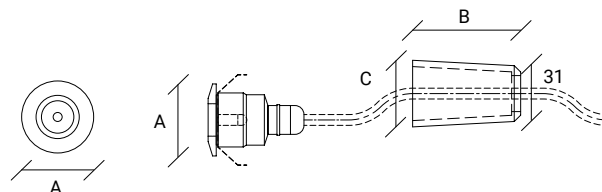

DIFFUSER / DIFFUSEUR

Clear Tempered Glass, IK9
Verre Trempé Transparent, IK9

ACCESSORIES / ACCESSOIRES

From 1 to 3W Driver / Driver 1 à 3W
From 3 to 6W Driver / Driver 3 à 6W
Connection Cable / Câble de Connexion

FINISHES / FINITION

Brushed Aluminum
Aluminum Brossé

LED MODULE / MODULE LED

LED Module / Module LED 3000K

OUTDOOR
FLOOR

OUTDOOR
SOL