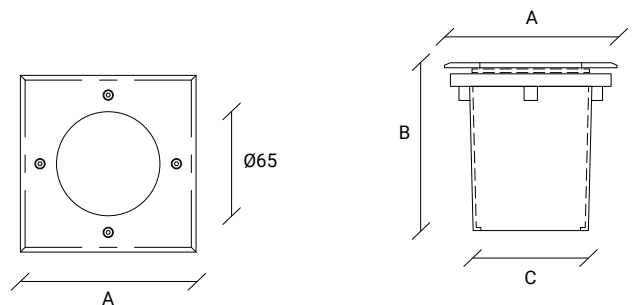

OCEANO		
A (mm)	B (mm)	C (mm)
110	107	Ø 74

EN:
Adjustable recessed floor light (30°).

FR:
Projecteur de sol réglable 30°.