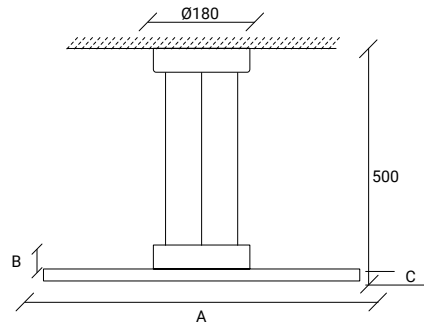

FR:

Luminaire rond et suspendu avec driver interne. Idéal lorsqu'un effet décoratif est souhaité, mais qu'un éclairage général important est requis.