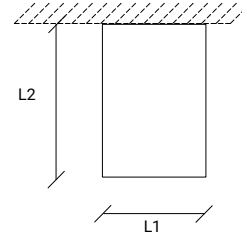

DIFFUSER / DIFFUSEUR

Clear Acrylic
Acrylique Transparent

FINISHES / FINITION

RAL 9003 White*
Blanc*
RAL 9005 Black*
Noir*

LED MODULE / MODULE LED

COB LED / LED COB 3000K / 4000K

Other RAL colours available. / Autres couleurs RAL disponibles.
*Textured Matte / *Mate Texturé