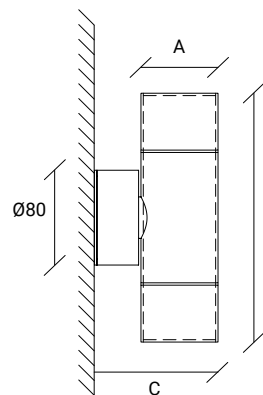

A (mm)	B (mm)	C (mm)
Ø 65	210	105

EN:

Wall light in aluminium with direct and indirect light emission.

FR:

Applique en aluminium avec lumière directe et indirecte.