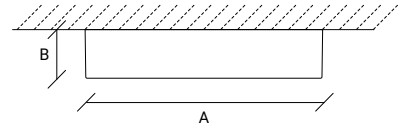

DIFFUSER / DIFFUSEUR

PMMA

FINISHES / FINITION

White Matte
Blanc Mat

LED MODULE / MODULE LED

LED Module / Module LED 3000K / 4000K