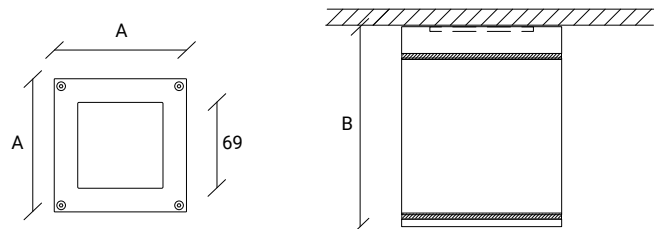

EN:
Surface mounted luminaire in aluminium for outdoors.

FR:
Luminaire en aluminium surface pour usage extérieur.