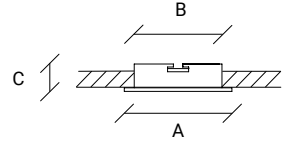

PRIMUS

A (mm)	B (mm)	C (mm)
93 x 93	Ø 75	23

DIFFUSER / DIFFUSEUR

Orientable
Réglable

FINISHES / FINITION

Brushed Aluminum
Aluminium Brossé