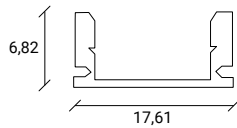

Surface mounted Profile
Profilé Surface

DIFFUSER / DIFFUSEUR

Clear / Frosted
Transparent / Mat

LED MODULE / MODULE LED

For LED Strip
Pour Ruban LED

FINISHES / FINITION

Aluminium

ACCESSORIES / ACCESSOIRES

Torsion springs, End-caps.
Clips de fixation, embout avec trou, embout sans trou