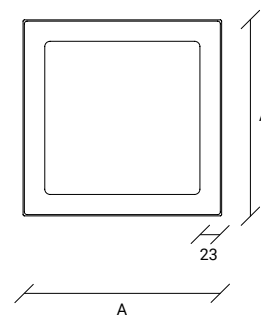

EN:
Surface mounted square downlight, with brushed steel finish, ideal for installation where there is no false ceiling.

FR:
Downlight surface avec finition en acier brossé. Idéal pour les endroits sans faux plafond.

BERNA Q BRUSHED STEEL / ACIER BROSSÉ

A (mm)	B (mm)	K	W	Lumens
170 x 170	40	3000 4000	12	1200
225 x 225	40	6000	18	1590
300 x 300	40	4000	24	2400

DIFFUSER / DIFFUSEUR

PMMA

LED MODULE / MODULE LED

LED Module / Module LED 3000K / 4000K / 6000K

FINISHES / FINITION

- Brushed Steel
- Acier Brossé

OPTIONS

- Dimmable 1-10V
- Régulation 1-10V