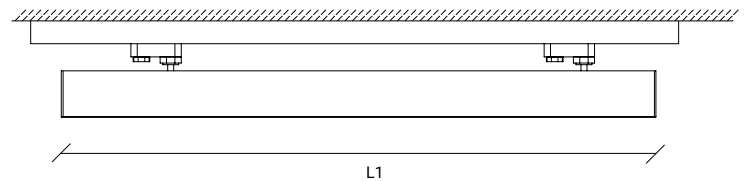

OPTIONS

Dimmable 1-10V / DALI Control / Emergency Kit (1h or 3h autonomy)
Régulation 1-10V / Contrôle DALI / Kit d'urgence (1h ou 3h d'autonomie)

LED MODULE / MODULE LED

LED Module / Module LED 2700K / 3000K / 4000K / 5000K / 6500K / Tunable White

FINISHES / FINITION

Other RAL colours available. / Autres couleurs RAL disponibles.

*Textured Matte / *Mate Texturé