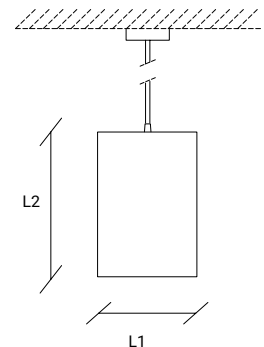

FR:

Downlight suspendu carré. Idéal pour les espaces communs ou les espaces commerciaux.