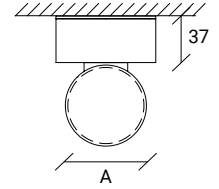

A (mm)	B (mm)	C (mm)
Ø 65	145	105

EN:

Wall light in aluminium with direct light emission.

FR:

Applique en aluminium avec lumière directe.

DIFFUSER / DIFFUSEUR

Clear Glass
Verre Transparent

FINISHES / FINITION

Brushed Aluminum
Aluminium Brossé

LIGHT BULB / LAMPE

GU10

OUTDOOR
WALL

OUTDOOR
MURALE

STAR DUO