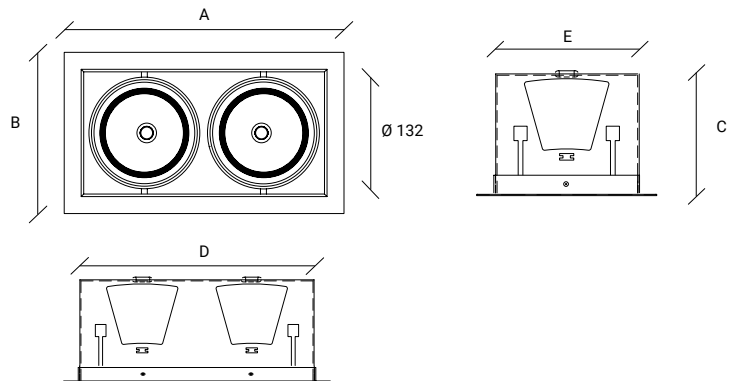

EN:
Double rectangular recessed downlight, with independently adjustable interior.

FR:
Luminaire à encastrer rectangulaire double, avec intérieur orientable indépendant.

MODULAR II