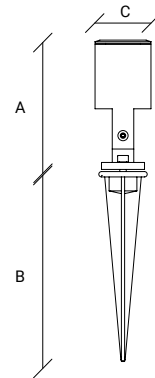

LED MODULE / MODULE LED

LED 1W - 3000K

DIFFUSER / DIFFUSEUR

Transparent Polycarbonate
Polycarbonate Transparent

FINISHES / FINITION

Stainless Steel
Acier Inoxydable