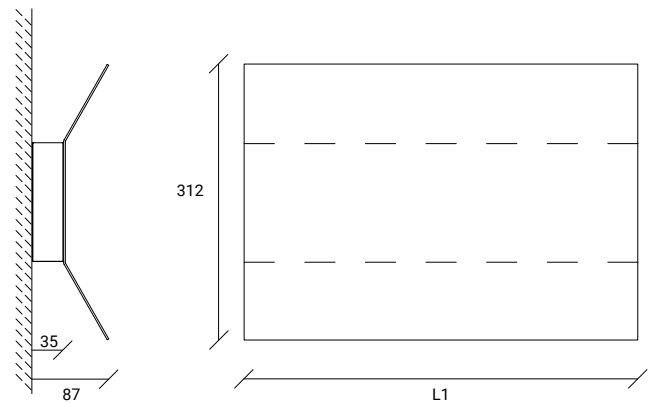

STANDARD DIMENSIONS | MESURES DISPONIBLES

L1 (mm)	LED	
	W	Lumens
612	36	4892
752	40	5400
892	46	6600
1032	56	7800
1172	60	8600
1312	70	9800
1452	74	11000
1592	84	12200
1732	90	13000
1872	96	14200
2012	102	15200

Other dimensions upon request. / Autres dimensions sur demande.
RG1 Standard. RG0 upon request. / RG1 Standard. RG0 sur demande.
Microprismatic Diffuser UGR<19. / Diffuseur Microprismatique UGR <19.