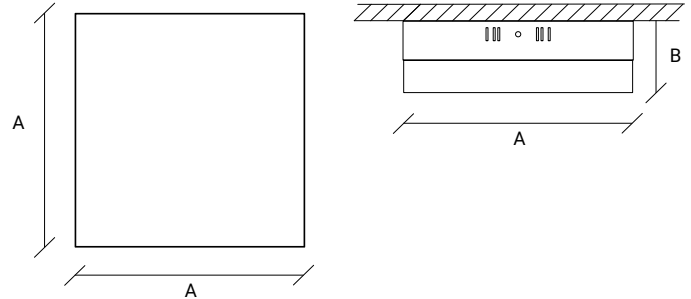

FR:

Downlight monté en surface, fini en aluminium laqué blanc et diffuseur acrylique. Idéal pour les endroits sans faux plafond.

DIFFUSER / DIFFUSEUR

Opal Acrylic
Acrylique Opale

LED MODULE / MODULE LED

Module LED / LED Module 6000K

FINISHES / FINITION

○ White
○ Blanc

OPTIONS

Dimmable 1-10V
Régulation 1-10V