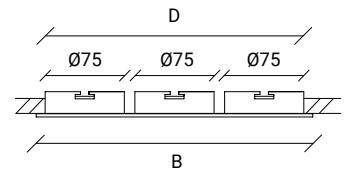

DIFFUSER / DIFFUSEUR

Orientable
Réglable

FINISHES / FINITION

RAL 9005 Matt Black
Noir Mat

LIGHT BULB / LAMPE

GU10