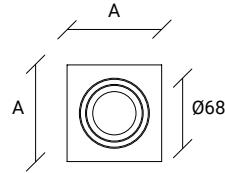

PRIMUS

A (mm)	B (mm)	C (mm)
93 x 93	Ø 75	23

DIFFUSER / DIFFUSEUR

Orientable
Réglable

FINISHES / FINITION

Brushed Aluminum
Aluminium Brossé