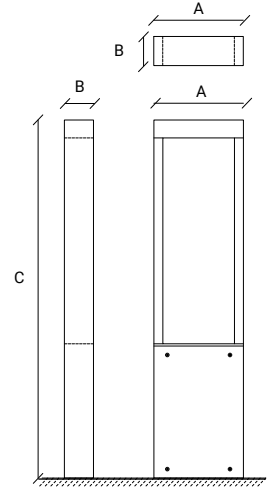

FR:

Le modèle Madrid a un look différent. Avec des lignes élégantes et discrètes, il capte l'attention des plus distraits.