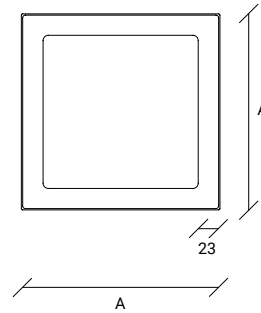

FR:

Downlight surface, idéal pour les emplacements sans faux plafond.

BERNA Q WHITE / BLANC

A (mm)	B (mm)	W	Lumens
120 x 120	40	6	480
170 x 170	40	12	1200
225 x 225	40	18	1590
300 x 300	40	24	2400

DIFFUSER / DIFFUSEUR

PMMA

LED MODULE / MODULE LED

LED Module / Module LED 3000K / 4000K / 6000K

FINISHES / FINITION

- ☐ White
- ☐ Blanc