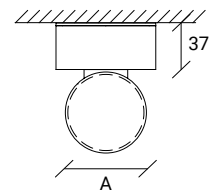

A (mm)	B (mm)	C (mm)
Ø 65	210	105

EN:

Wall light in aluminium with direct and indirect light emission.

FR:

Applique en aluminium avec lumière directe et indirecte.