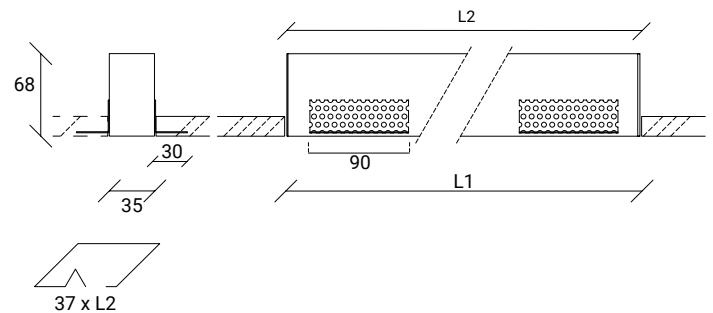

OPTIONS

Dimmable 1-10V / DALI Control
Régulation 1-10V / Contrôle DALI

LED MODULE / MODULE LED

LED Module / Module LED 2700K / 3000K / 4000K / 5000K / 6500K / Tunable White

FINISHES / FINITION

Other RAL colours available. / Autres couleurs RAL disponibles.

*Textured Matte / *Mate Texturé