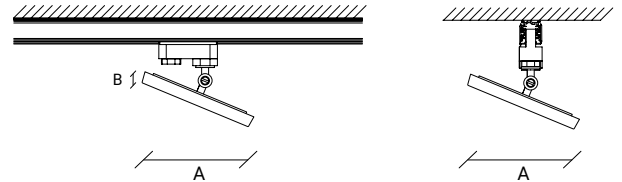

DIFFUSER / DIFFUSEUR

PMMA

LED MODULE / MODULE LED

LED Module / Module LED 3000K / 4000K / 6000K

FINISHES / FINITION

White Matte
Blanc Mat