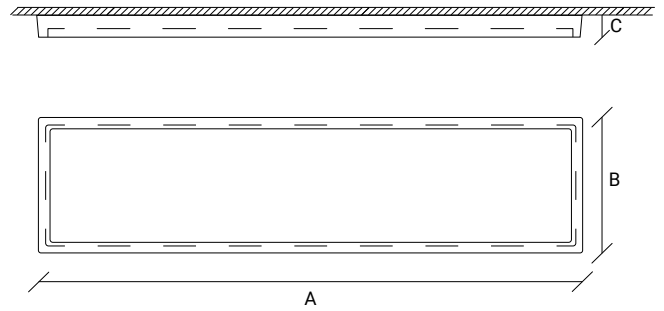

LED MODULE / MODULE LED
LED Module / Module LED 4000K

DIFFUSER / DIFFUSEUR
PMMA

FINISHES / FINITION

○ White
Blanc

OPTIONS

Dimmable 1-10V
Régulation 1-10V