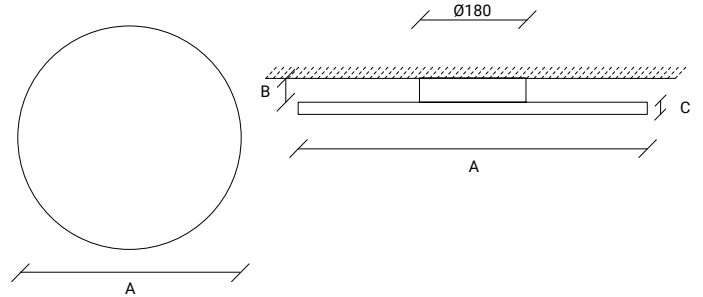

FR:

Luminaire rond surface avec driver interne. Idéal lorsqu'un effet décoratif est souhaité, mais qu'un éclairage général important est requis.

DIFFUSER / DIFFUSEUR

PMMA

FINISHES / FINITION

- White Matte
- Blanc Mat

LED MODULE / MODULE LED

LED Module / Module LED 4000K