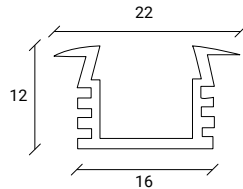

High Recessed Profile
Profilé Encastré Haut

DIFFUSER / DIFFUSEUR

Clear / Frosted
Transparent / Mat

LED MODULE / MODULE LED

For LED Strip
Pour Ruban LED

FINISHES / FINITION

Aluminium

ACCESSORIES / ACCESSOIRES

Torsion springs, End-caps.
Clips de fixation, embout avec trou, embout sans trou