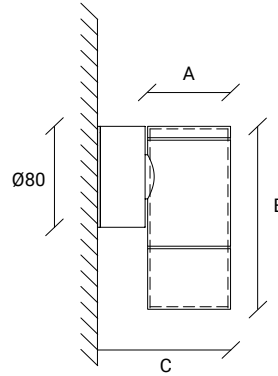

A (mm)	B (mm)	C (mm)
Ø 65	145	105

EN:

Wall light in aluminium with direct light emission.

FR:

Applique en aluminium avec lumière directe.

DIFFUSER / DIFFUSEUR

Clear Glass
Verre Transparent

FINISHES / FINITION

Brushed Aluminum
Aluminium Brossé

LIGHT BULB / LAMPE

GU10

OUTDOOR
WALL

OUTDOOR
MURALE

STAR DUO