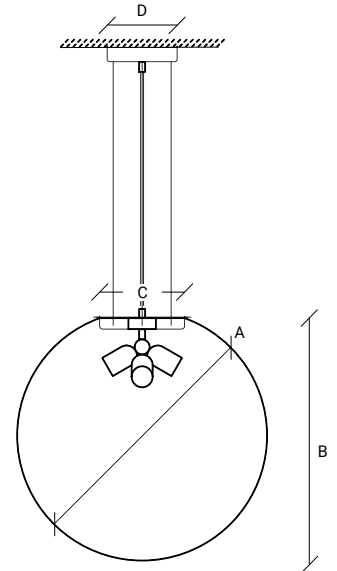

A (mm)	B (mm)	C (mm)	D (mm)
Ø500	Ø480	Ø170	Ø140

EN:

Globe pendant luminaire, with handmade smoked glass. Only available on a 500mm diameter version. Ideal for libraries, large salons or even hotel lobbies.

FR:

Suspension en verre fumé à la main. Disponible exclusivement avec un diamètre de 500mm. Idéal pour les environnements allant des bibliothèques, des grands salons aux halls d'hôtel.

LIGHT BULB / LAMPE

3 x E27

GLASS / VERRE

DECORATIVE

DÉCORATIF