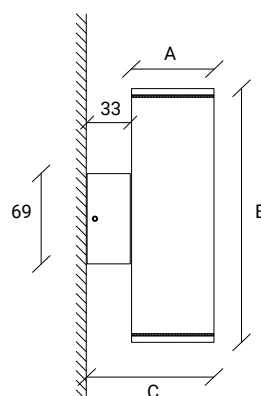

A (mm)	B (mm)	C (mm)
63	195	97

EN:
Wall light in aluminium with direct and indirect light emission.

FR:
Applique en aluminium avec lumière directe et indirecte.