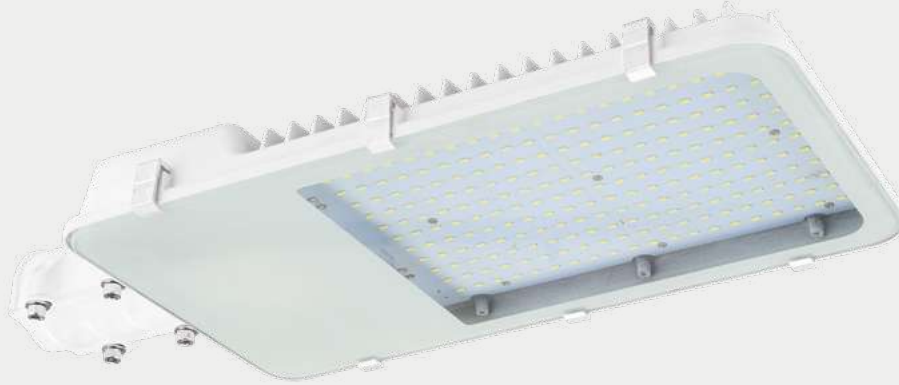

EN:
Street lighting fixture.

FR:
Luminaire d'éclairage public.

NISA

W	A (mm)	B (mm)	C (mm)	Lumens
30	400	135	65	2700
50	500	210	70	4500
100	555	250	80	9000