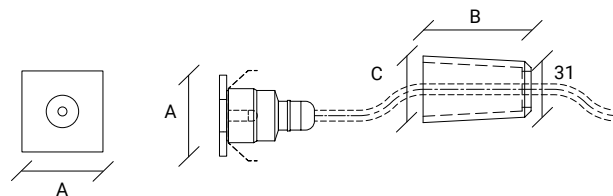

FR:

Projecteur au sol ou murale. Driver non inclus.

DIFFUSER / DIFFUSEUR

Clear Tempered Glass, IK9
Verre Trempé Transparent, IK9

ACCESSORIES / ACCESSOIRES

From 1 to 3W Driver / Driver 1 à 3W
From 3 to 6W Driver / Driver 3 à 6W
Connection Cable / Câble de Connexion

FINISHES / FINITION

Brushed Aluminum
Aluminum Brossé

LED MODULE / MODULE LED

LED Module / Module LED 3000K