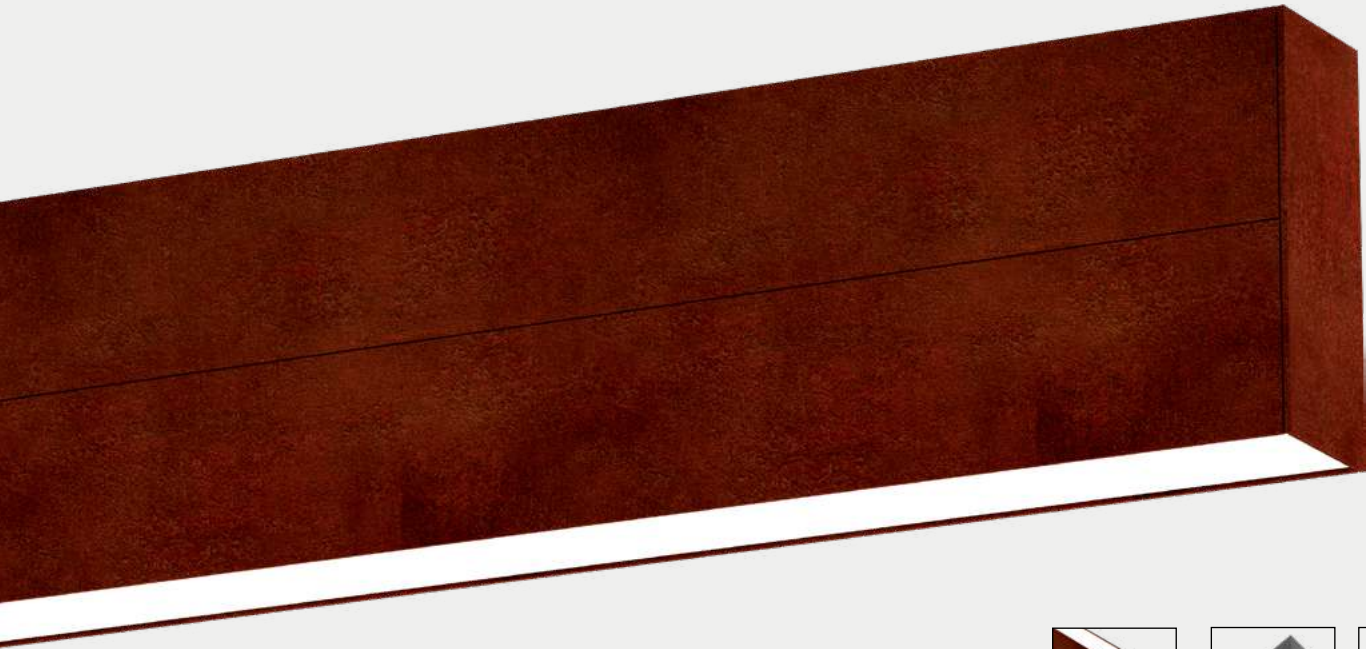

*Textured Matte / *Mate Texturé

Microprismatic Opal

EN:

Wall mounted linear luminaire, in aluminium, with direct and indirect light emission. Available either as an individual light fixture or as a continuous line.