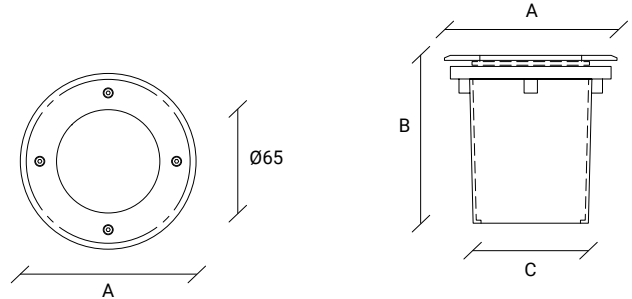

DECO		
A (mm)	B (mm)	C (mm)
Ø 110	107	Ø 74

EN:
Adjustable recessed floor light (30°).

FR:
Projecteur de sol réglable 30°.

DIFFUSER / DIFFUSEUR
Clear Tempered Glass, IK9
Verre Trempé Transparent, IK9

LIGHT BULB / LAMPE
GU10 Máx. 50W / MR16 Max. 50W

FINISHES / FINITION
Stainless Steel 314
Acier Inoxydable 314

OPTIONS
• Terminal plastic junction box.
• Boîte de dérivation en plastique pour projecteur de sol 1 entrée / 2 sorties

• Terminal stainless steel junction box.
• Boîte de dérivation en plastique pour projecteur de sol 1 entrée / 5 sorties