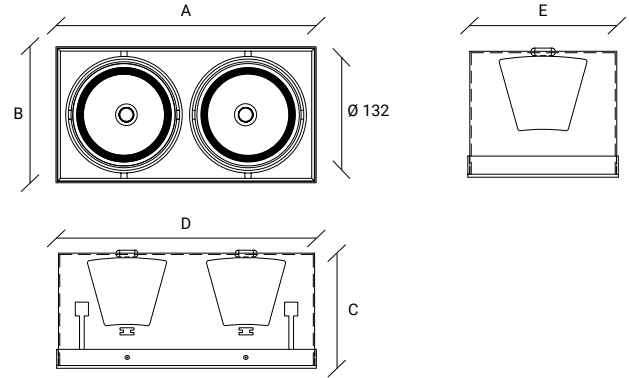

A (mm)	B (mm)	C (mm)	D (mm)	E (mm)
294	154	126	294	150

EN:

Double rectangular trimless downlight, with independently adjustable interior.

FR:

Luminaire à montage double rectangulaire sans bordure, avec intérieur orientable indépendant.

FINISHES / FINITION

RAL 9003 White Matte
Blanc Mat

LIGHT BULB / LAMPE

2 x AR111 LED

Other RAL colours available. / Autres couleurs RAL disponibles.