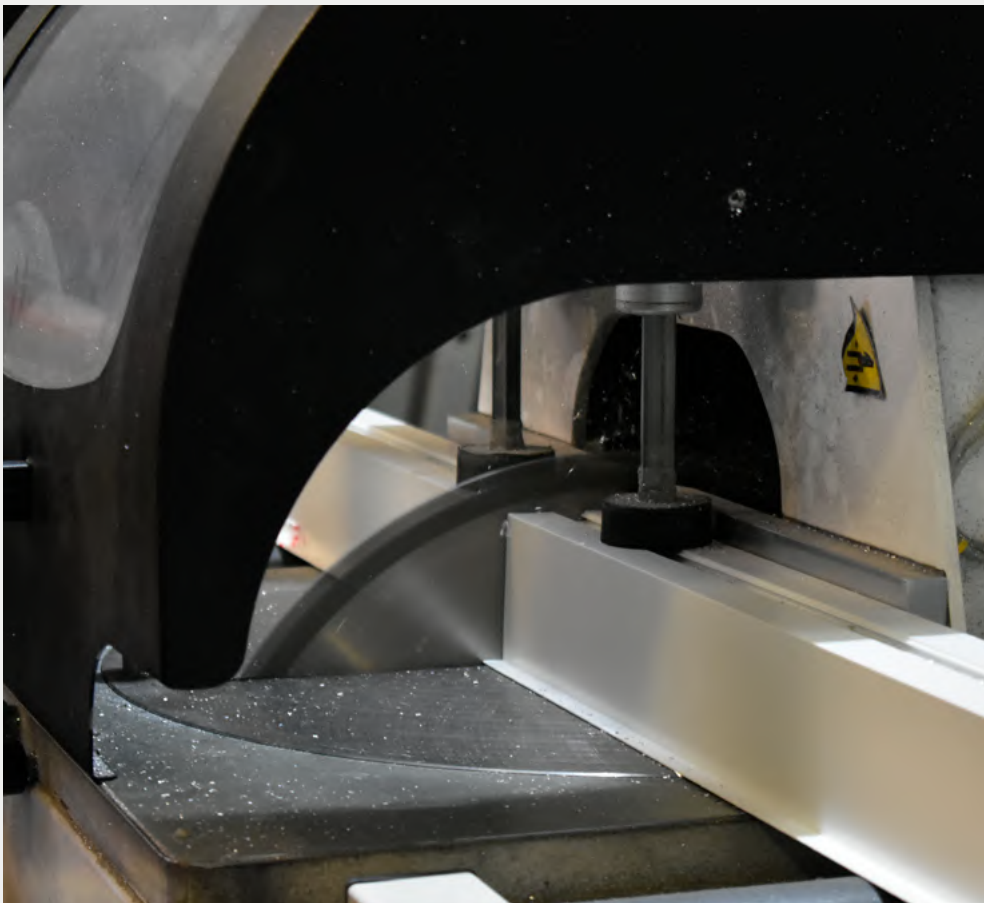

VISION

Begolux always focuses on innovation, as well as on the strategic development of new architectural and technical lighting solutions, acknowledging the potential of all our business partners and employees.

VALUES

Our main values are responsibility, respect, trust and ethical principles, ensuring that they are everyone's values and for everyone.

VISION

Begolux Creative Lighting se concentre sur l'innovation dans le développement et la fabrication de solutions d'éclairage architecturales et techniques, croyant au grand potentiel de tous ses partenaires commerciaux et employés.

VALEURS

Nos principales valeurs son notre sens de la responsabilité, la confiance, et le principe éthique, en veillant à ce qu'ils soient des valeurs de tous et pour tous.