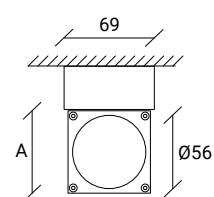

A (mm)	B (mm)	C (mm)
63	195	97

EN:
Wall light in aluminium with direct and indirect light emission.

FR:
Applique en aluminium avec lumière directe et indirecte.